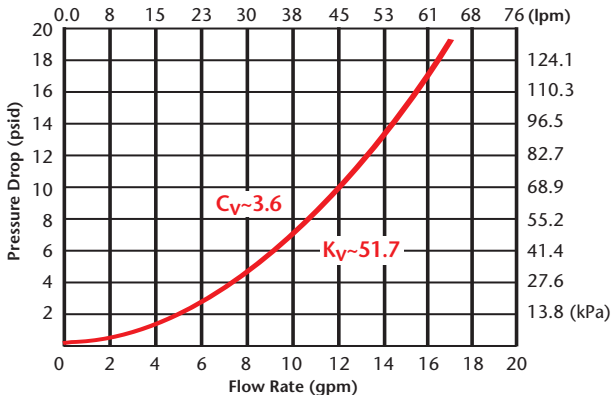

DrumQuik® PRO Flow Performance

Note: As tested with water.